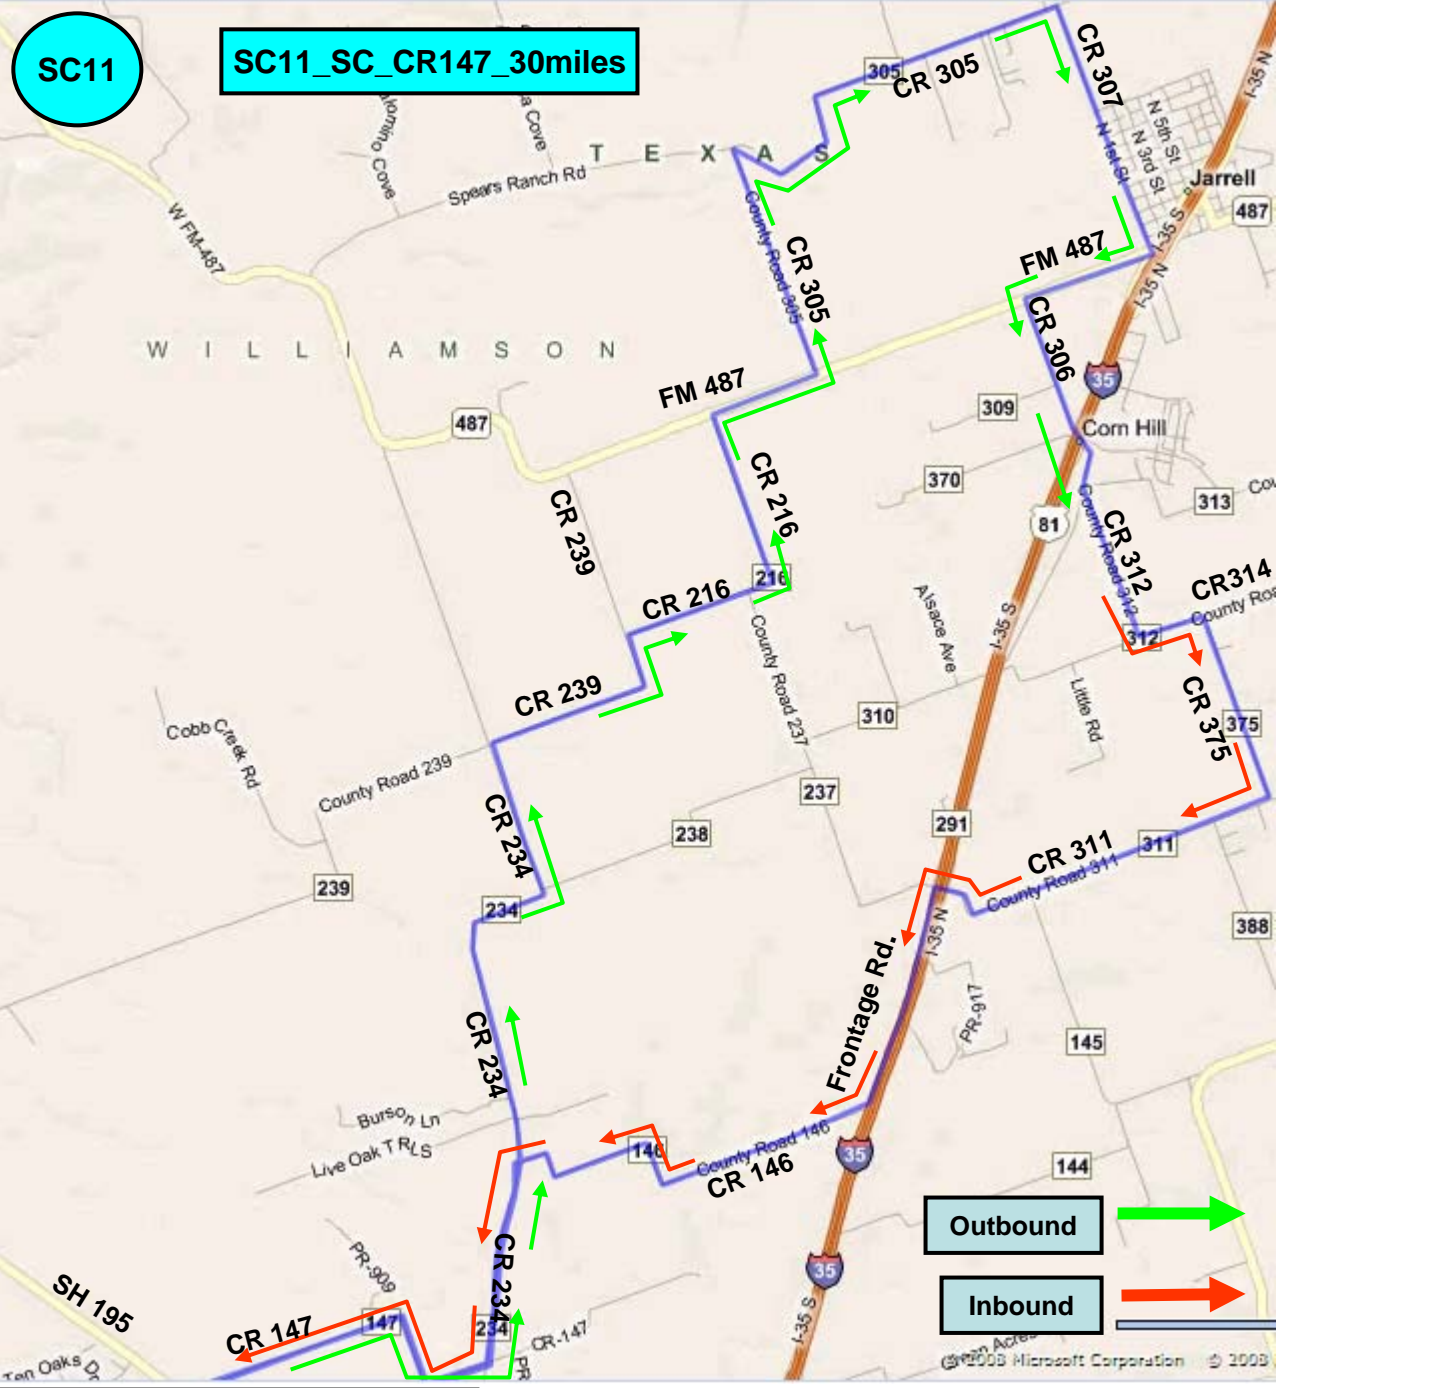

SC11

SC11_SC_CR147_30miles

Outbound →

Inbound →

Route Starts and Ends @ Sun City Tennis Courts parking lot. Corner of Sun City Blvd. and Texas Dr.